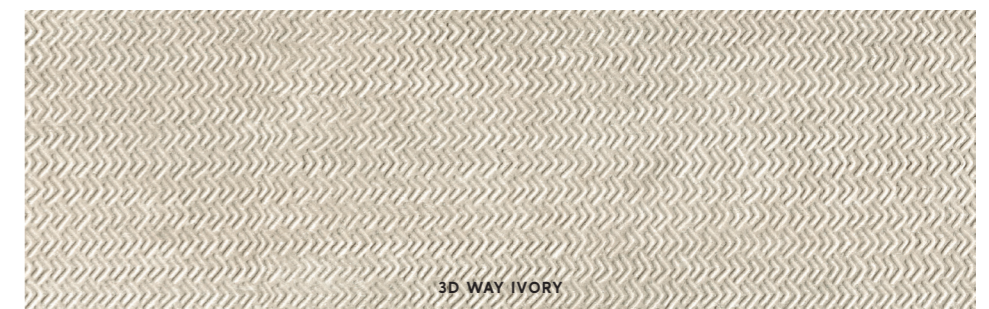

3D WALLPAPER BEIGE