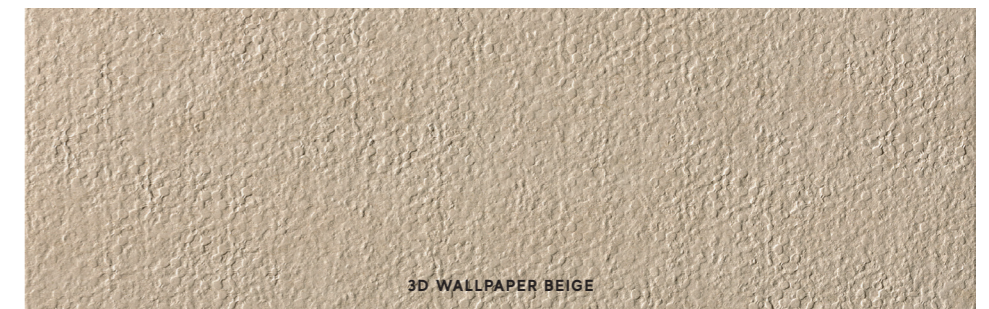

3D WALLPAPER IVORY