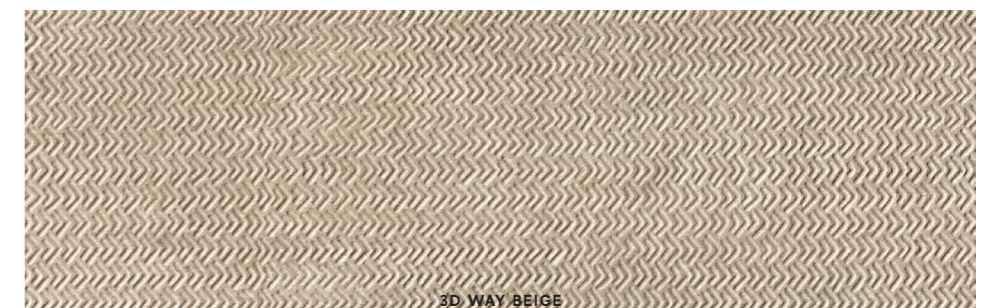

3D WAY IVORY

3D WAY BEIGE

TRIM TILES

1,4x40 cm - 5⁵/₈"x15⁵/₄"
A3HV Lims Ivory Corner 40 *
A3HW Lims Beige Corner 40 *

1,4x1,4 cm - 5⁵/₈"x5⁵/₈"
A3HZ Lims Ivory Corner A.E. *
A3HØ Lims Beige Corner A.E. *

1,4x40 cm - 5⁵/₈"x15⁵/₄"
A3HX Lims 3D Wallpaper Ivory Corner 40 *
A3HY Lims 3D Wallpaper Beige Corner 40 *

* These parts are supplied to order - I pezzi sono disponibili su ordinazione - Les pièces sont disponibles sur commande - Die Teile sind auf Bestellung lieferbar - Las piezas se hacen por encargo - Изготавливаются на заказ