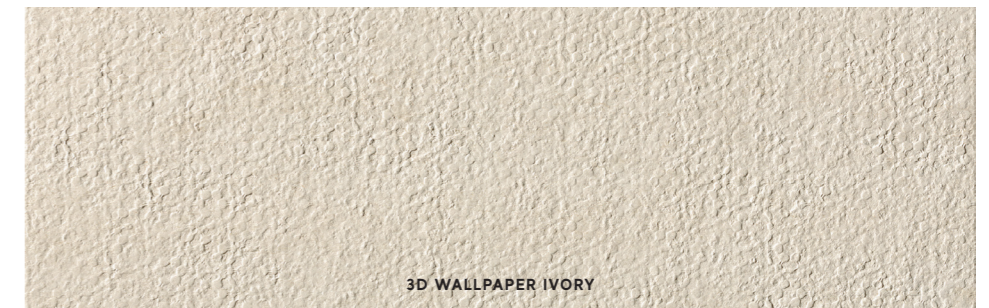

Lims

Porcelain Tiles

DECOR RANGE

TRIM TILES P. 300	Battiscopa	Gradino *	Scalino *		Scalino Ang.*			Battiscopa Sag. Scala *	Davanzale / Soglia *	Elemento L *	Corner *	Corner A.E *
	7,2x75 cm 2⁷/₈"x29¹/₂"	37,5x75 cm 14³/₄"x29¹/₂"	37,5x150 cm 14³/₄"x59"	33x120 cm 13"x47¹/₄"	37,5x75 cm 14³/₄"x29¹/₂"	37,5x37,5 cm 14³/₄"x14³/₄"	33x33 cm 13"x13"	7,2x30 cm 2⁷/₈"x11³/₄"	max 315x50 H 4 cm 124"x19" H. 1¹/₈"	15x75 H. 4 cm 5⁷/₈"x29¹/₂" H. 1¹/₈"	1x120 cm 3⁷/₈"x47¹/₄"	1x1 cm 3⁷/₈"x1¹/₈"
	Matte	Matte	Matte	Matte	Matte	Matte	Matte	Matte	Matte	Grip	Matte	Matte
Ivory	A3MK	A3VV	A3NU	A3NQ	A3VZ	A3WD	A3NY	A3JQ		A3N2	A3WH	A3WL
Beige	A3ML	A3VW	A3NV	A3NR	A3WA	A3WE	A3NZ	A3JR		A3N3	A3WI	A3WM
Grey	A3VT	A3VX	A3NW	A3NS	A3WB	A3WF	A3NØ	A3JS		A3N4	A3WJ	A3WN
Desert	A3VU	A3VY	A3NX	A3NT	A3WC	A3WG	A3N1	A3JT		A3N5	A3WK	A3WO

Wall Tiles

MATTE SURFACE

Wall

± 8,5 mm
40x80 cm - 15³/₄"x31¹/₂"
A3HO Lims Ivory
A3HP Lims Beige

± 10 mm 3D WALL
40x80 cm - 15³/₄"x31¹/₂"
A3HR Lims 3D Wallpaper Ivory
A3HS Lims 3D Wallpaper Beige
A3HT Lims 3D Way Ivory
A3HU Lims 3D Way Beige

BEIGE

TRIM TILES

1,4x40 cm - 5⁵/₈"x15⁵/₄"
A3HV Lims Ivory Corner 40 *
A3HW Lims Beige Corner 40 *

1,4x1,4 cm - 5⁵/₈"x5⁵/₈"
A3HZ Lims Ivory Corner A.E. *
A3HØ Lims Beige Corner A.E. *

1,4x40 cm - 5⁵/₈"x15⁵/₄"
A3HX Lims 3D Wallpaper Ivory Corner 40 *
A3HY Lims 3D Wallpaper Beige Corner 40 *

* These parts are supplied to order - I pezzi sono disponibili su ordinazione - Les pièces sont disponibles sur commande - Die Teile sind auf Bestellung lieferbar - Las piezas se hacen por encargo - Изготавливаются на заказ