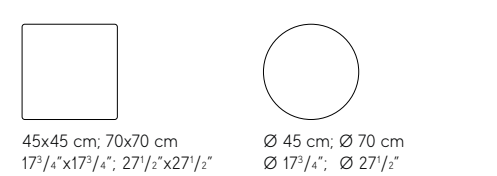

Tables

Brooklyn 75 Dining Tables

BASES available in textured black and textured anthracite

TOPS 12 mm

Brooklyn 25 Coffee Tables

BASES available in textured black and textured anthracite

TOPS 12 mm

Manhattan Hospitality Tables

BASES available in textured black and customized

TOPS 12 mm

Contatto Side Table

BASES available in textured black and chromed

TOPS 12 mm

Incontro 75 Dining Tables

BASES available in textured black and textured anthracite

TOPS 12 mm

Incontro 25 Coffee Tables

BASES available in textured black and textured anthracite

TOPS 12 mm

Cosmopolitan Hospitality Tables

BASES available in textured black and customized

TOPS 12 mm