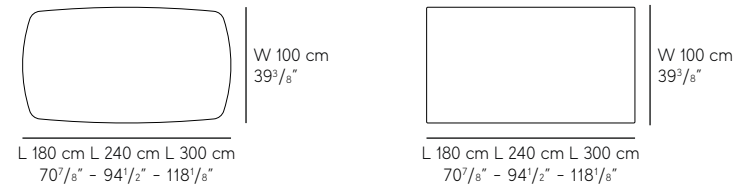

Tables

Brooklyn 75 Dining Tables

BASES available in textured black and textured anthracite

TOPS 12 mm

Brooklyn 25 Coffee Tables

BASES available in textured black and textured anthracite

TOPS 12 mm

Manhattan Hospitality Tables

BASES available in textured black and customized

TOPS 12 mm

Contatto Side Table

BASES available in textured black and chromed

TOPS 12 mm

Incontro 75 Dining Tables

BASES available in textured black and textured anthracite

TOPS 12 mm

Incontro 25 Coffee Tables

BASES available in textured black and textured anthracite

TOPS 12 mm

Cosmopolitan Hospitality Tables

BASES available in textured black and customized

TOPS 12 mm