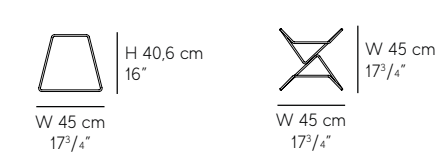

BASES available in textured black and chromed