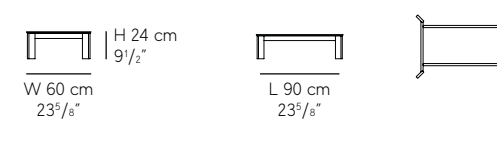

BASES available in textured black and textured anthracite