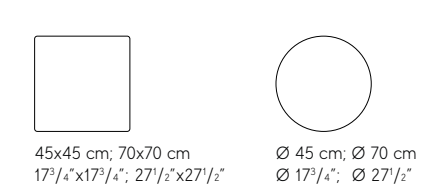

Tables

Brooklyn 75 Dining Tables

BASES available in textured black and textured anthracite

TOPS 12 mm

Brooklyn 25 Coffee Tables

BASES available in textured black and textured anthracite

TOPS 12 mm

Manhattan Hospitality Tables

BASES available in textured black and customized

TOPS 12 mm

Contatto Side Table

BASES available in textured black and chromed

TOPS 12 mm

Incontro 75 Dining Tables

BASES available in textured black and textured anthracite

TOPS 12 mm

Incontro 25 Coffee Tables

BASES available in textured black and textured anthracite

TOPS 12 mm

Cosmopolitan Hospitality Tables

BASES available in textured black and customized

TOPS 12 mm