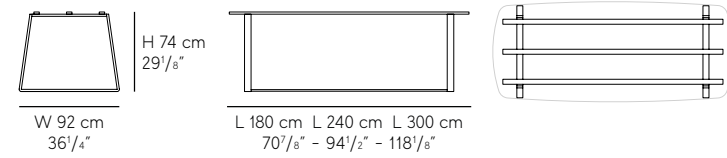

BASES available in textured black and textured anthracite