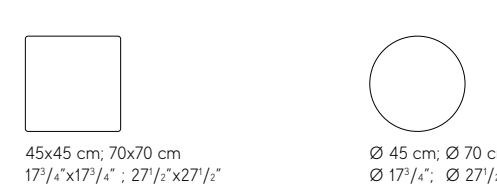

Tables

Brooklyn 75 Dining Tables

BASES available in textured black and textured anthracite

TOPS 12 mm

Brooklyn 25 Coffee Tables

BASES available in textured black and textured anthracite

TOPS 12 mm

Manhattan Hospitality Tables

BASES available in textured black and customized

TOPS 12 mm

Contatto Side Table

BASES available in textured black and chromed

TOPS 12 mm

Incontro 75 Dining Tables

BASES available in textured black and textured anthracite

TOPS 12 mm

Incontro 25 Coffee Tables

BASES available in textured black and textured anthracite

TOPS 12 mm

Cosmopolitan Hospitality Tables

BASES available in textured black and customized

TOPS 12 mm