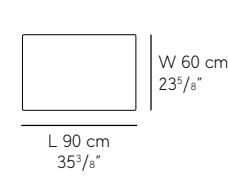

Tables

Brooklyn 75 Dining Tables

BASES available in textured black and textured anthracite

TOPS 12 mm

Brooklyn 25 Coffee Tables

BASES available in textured black and textured anthracite

TOPS 12 mm

Manhattan Hospitality Tables

BASES available in textured black and customized

TOPS 12 mm

Contatto Side Table

BASES available in textured black and chromed

TOPS 12 mm

Incontro 75 Dining Tables

BASES available in textured black and textured anthracite

TOPS 12 mm

Incontro 25 Coffee Tables

BASES available in textured black and textured anthracite

TOPS 12 mm

Cosmopolitan Hospitality Tables

BASES available in textured black and customized

TOPS 12 mm