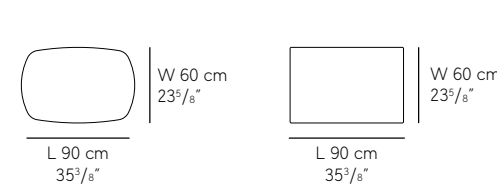

Tables

Brooklyn 75 Dining Tables

BASES available in textured black and textured anthracite

TOPS 12 mm

Brooklyn 25 Coffee Tables

BASES available in textured black and textured anthracite

TOPS 12 mm

Manhattan Hospitality Tables

BASES available in textured black and customized

TOPS 12 mm

Contatto Side Table

BASES available in textured black and chromed

TOPS 12 mm

Incontro 75 Dining Tables

BASES available in textured black and textured anthracite

TOPS 12 mm

Incontro 25 Coffee Tables

BASES available in textured black and textured anthracite

TOPS 12 mm

Cosmopolitan Hospitality Tables

BASES available in textured black and customized

TOPS 12 mm