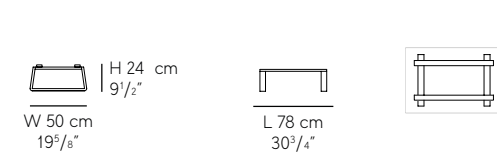

BASES available in textured black and textured anthracite