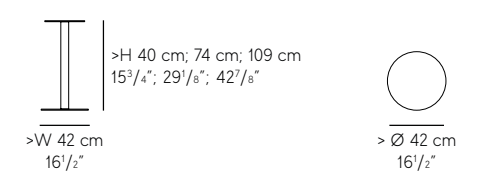

BASES available in textured black and customized