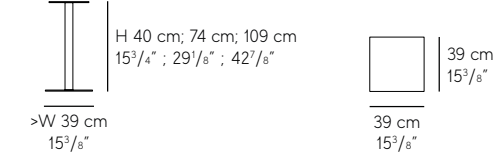

## Manhattan Hospitality Tables

**BASES** available in textured black and customized

**TOPS** 12 mm