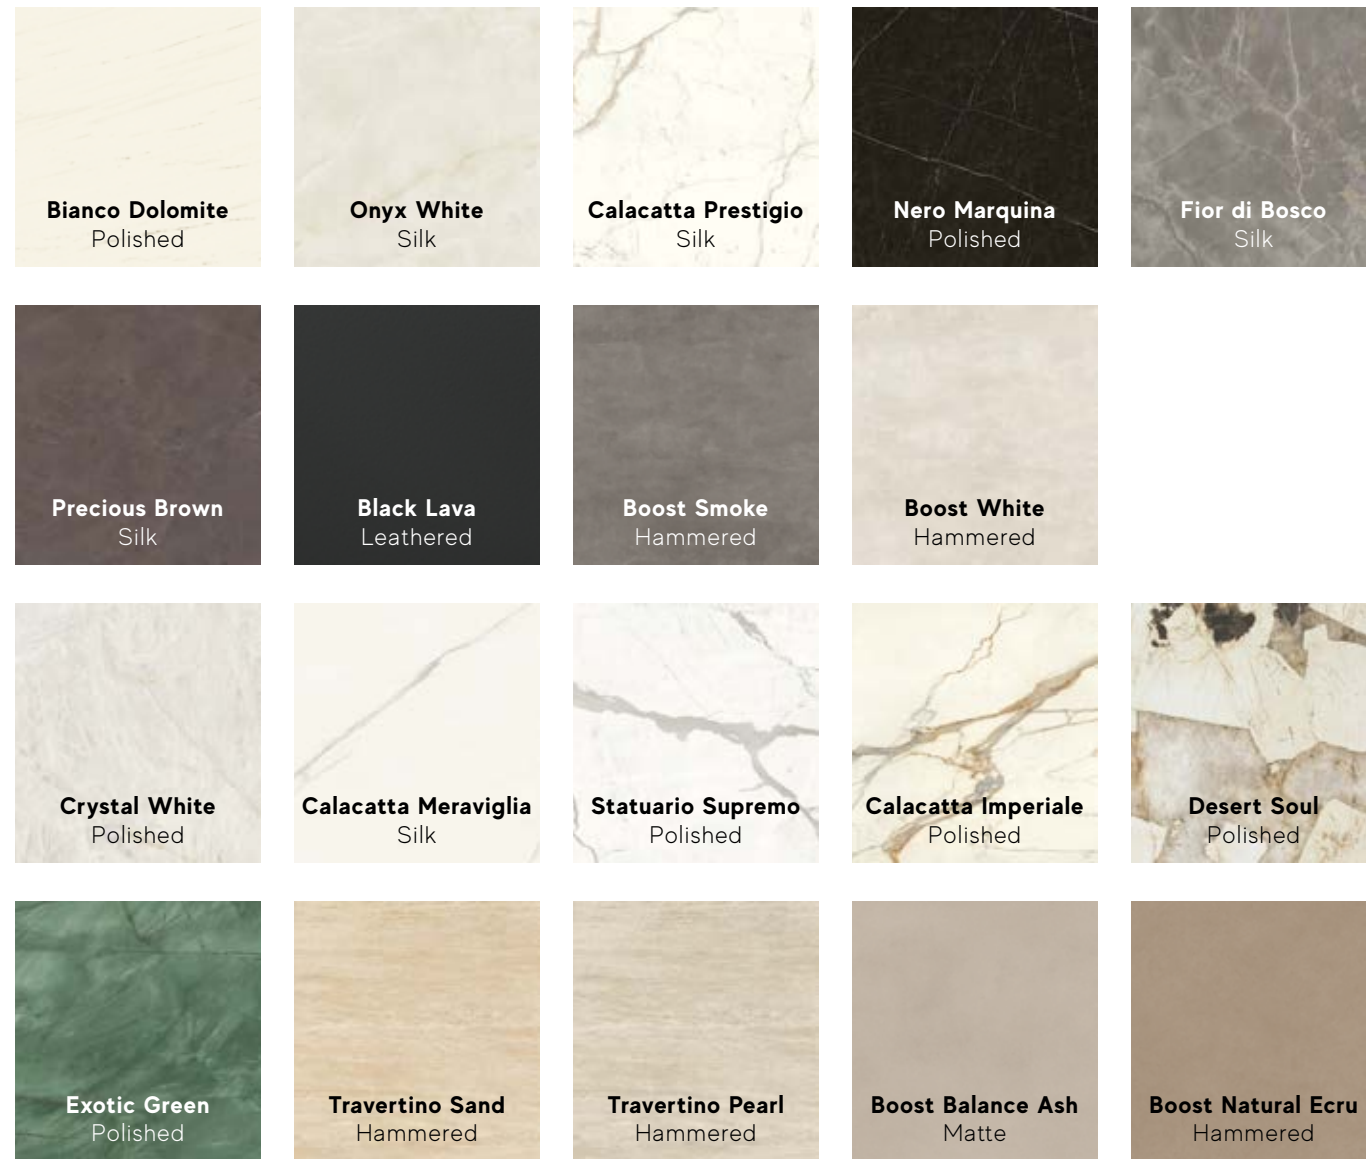

Top Colors

Porcelain tile colors and finishes