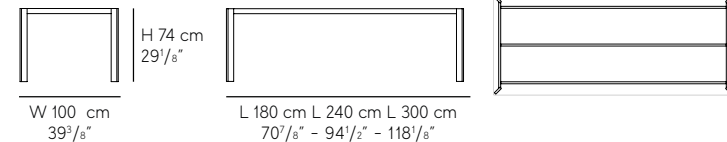

BASES available in textured black and textured anthracite