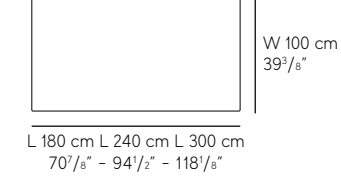

Tables

Brooklyn 75 Dining Tables

BASES available in textured black and textured anthracite

TOPS 12 mm

Brooklyn 25 Coffee Tables

BASES available in textured black and textured anthracite

TOPS 12 mm

Manhattan Hospitality Tables

BASES available in textured black and customized

TOPS 12 mm

Contatto Side Table

BASES available in textured black and chromed

TOPS 12 mm

Incontro 75 Dining Tables

BASES available in textured black and textured anthracite

TOPS 12 mm

Incontro 25 Coffee Tables

BASES available in textured black and textured anthracite

TOPS 12 mm

Cosmopolitan Hospitality Tables

BASES available in textured black and customized

TOPS 12 mm