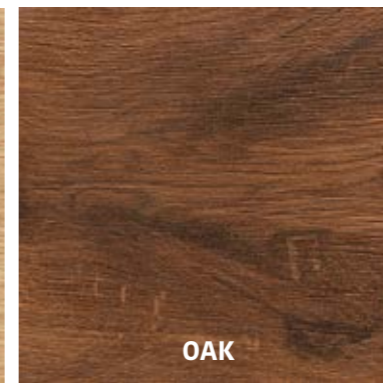

LEGEND

Coloured body porcelain tiles . Gres porcellanato colorato in massa
Grès cérame coloré dans la masse . Durchgefärbtes Feinsteinzeug . Gres porcelánico coloreado en masa
Rectified monocaliber . Rettificato monocalibro . Rectifié monocalibre . Rektifiziert Monokalibriert . Rectificado monocalibre

COLORS / COLORI
Coloris . Farben . Colores

SIZES AND SURFACES / FORMATI E SUPERFICI
Formats et surfaces . Formate und Oberflächen . Formatos y superficies

MATTE / MATT
20x60 cm rectified - 7¹⁰/₈"x23⁵/₈"   ± 8 mm

Outdoor and Wet Areas

GRIP / GRIP
20x60 cm rectified - 7¹⁰/₈"x23⁵/₈"   ± 8 mm