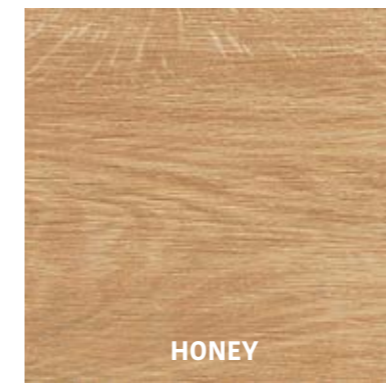

LEGEND

Coloured body porcelain tiles . Gres porcellanato colorato in massa
Grès cérame coloré dans la masse . Durchgefärbtes Feinsteinzeug . Gres porcelánico coloreado en masa
Rectified monocaliber . Rettificato monocalibro . Rectifié monocalibre . Rektifiziert Monokalibriert . Rectificado monocalibre

COLORS / COLORI
Coloris . Farben . Colores

SIZES AND SURFACES / FORMATI E SUPERFICI
Formats et surfaces . Formate und Oberflächen . Formatos y superficies

MATTE / MATT
20x60 cm rectified - 7¹⁰/₈"x23⁵/₈"   ± 8 mm

Outdoor and Wet Areas

GRIP / GRIP
20x60 cm rectified - 7¹⁰/₈"x23⁵/₈"   ± 8 mm