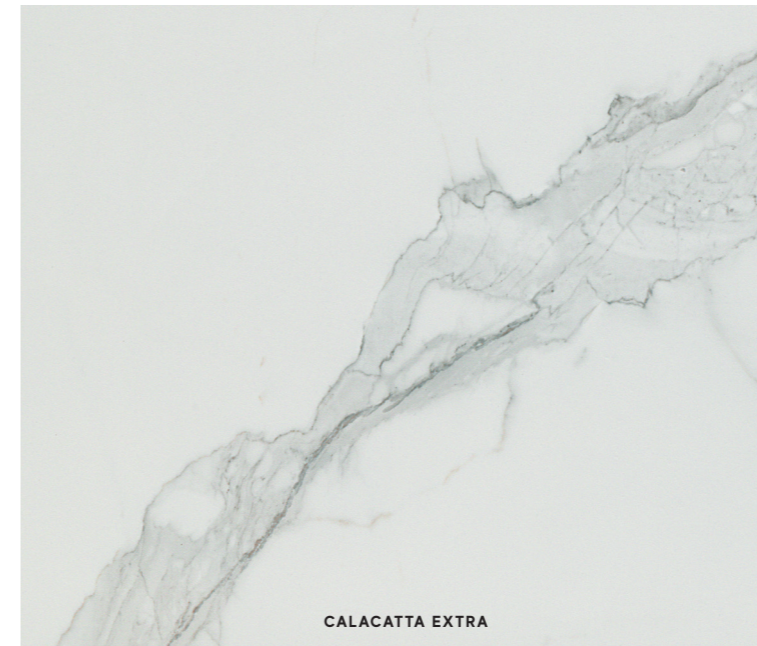

Marvel

Porcelain Tiles

Silk ± 6 mm
Matte ± 6 mm

Matte **Sensitech** ± 9 mm

R9 A Matte ± 6 mm
R10 B Matte **Sensitech** ± 9 mm

V2 Slight
Variation

SILK SURFACE ⁽¹⁾

Floor Wall

± 6 mm
160x320 cm - 63"x126"
AJKZ Marvel Calacatta Extra Bookmatch Silk
AJKY Marvel Calacatta Extra Silk
AJKX Marvel Grey Stone Silk

MATTE SURFACE

± 6 mm
160x320 cm - 63"x126"
AO5Y Marvel Calacatta Extra Endless
AKFM Marvel Calacatta Extra Kit Endless ^{(2) (3)}

± 6 mm
160x160 cm - 63"x63"
AO54 Marvel Calacatta Extra

± 6 mm
120x278 cm - 47 1/4"x109 1/2"
AØBT Marvel Calacatta Extra
A2RP Marvel Grey Stone

± 9 mm
120x120 cm - 47 1/4"x47 1/4"
A2ØY Marvel Calacatta Extra
AEQY Marvel Grey Stone

± 9 mm
60x120 cm - 23 5/8"x47 1/4"
A2Ø8 Marvel Calacatta Extra
A2Ø9 Marvel Grey Stone

± 9 mm
60x60 cm - 23 5/8"x23 5/8"
7N3A Marvel Calacatta Extra
7N3B Marvel Moon Onyx
7N3F Marvel Grey Stone
7N3C Marvel Champagne Onyx

± 9 mm
30x60 cm - 11 3/4"x23 5/8"
DØ95 Marvel Calacatta Extra
DØ96 Marvel Moon Onyx
D1ØØ Marvel Grey Stone
DØ97 Marvel Champagne Onyx

± 9 mm
75x150 cm - 29 1/2"x59"
A7HX Marvel Calacatta Extra

± 9 mm
75x75 cm - 29 1/2"x29 1/2"
ASCE Marvel Calacatta Extra
ASCF Marvel Moon Onyx
ASCJ Marvel Grey Stone
ASCG Marvel Champagne Onyx