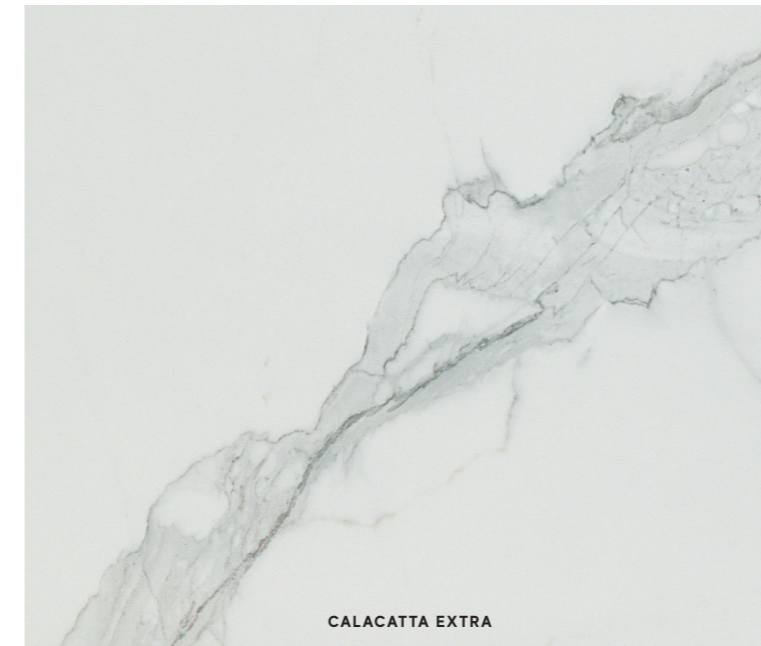

± 6 mm
160x160 cm - 63"x63"
AO51 Marvel Calacatta Extra Polished

± 6 mm
120x278 cm - 47¹/₄"x109¹/₂"
AØBM Marvel Calacatta Extra Polished
AOTJ Marvel Calacatta Extra Bookmatch A Polished
AOTK Marvel Calacatta Extra Bookmatch B Polished
AOQD Marvel Grey Stone Polished
AOUB Marvel Calacatta Extra Endless Polished
A6DU Marvel Calacatta Extra Kit Endless Lp Polished ^{(2) (3)}

± 9 mm
120x240 cm - 47¹/₄"x94¹/₂"
AY2N Marvel Calacatta Extra Polished
AY2O Marvel Grey Stone Polished

± 9 mm
120x120 cm - 47¹/₄"x47¹/₄"
AY2R Marvel Calacatta Extra Polished
AY2S Marvel Grey Stone Polished

± 9 mm
60x120 cm - 23⁵/₈"x47¹/₄"
A21S Marvel Calacatta Extra Polished
A21H Marvel Grey Stone Polished

± 9 mm
75x150 cm - 29¹/₂"x59"
A61F Marvel Calacatta Extra Polished
A7FN Marvel Grey Stone Polished
A7FM Marvel Champagne Onyx Polished

± 9 mm
75x75 cm - 29¹/₂"x29¹/₂"
ADPV Marvel Calacatta Extra Polished
ADPX Marvel Moon Onyx Polished
ADPY Marvel Grey Stone Polished
ADPW Marvel Champagne Onyx Polished

± 9 mm
60x60 cm - 23⁵/₈"x23⁵/₈"
7N3O Marvel Calacatta Extra Polished
7N3P Marvel Moon Onyx Polished
7N3T Marvel Grey Stone Polished
7N3Q Marvel Champagne Onyx Polished

± 9 mm
30x60 cm - 11³/₄"x23⁵/₈"
DØ16 Marvel Calacatta Extra Polished
DØ17 Marvel Moon Onyx Polished
DØ21 Marvel Grey Stone Polished
DØ18 Marvel Champagne Onyx Polished

Marble Look

^{(2) (3)} Please read the notes at page 365