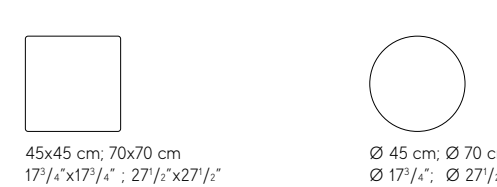

Tables

Brooklyn 75 Dining Tables

BASES available in textured black and textured anthracite

TOPS 12 mm

Incontro 75 Dining Tables

BASES available in textured black and textured anthracite

TOPS 12 mm

Brooklyn 25 Coffee Tables

BASES available in textured black and textured anthracite

TOPS 12 mm

Incontro 25 Coffee Tables

BASES available in textured black and textured anthracite

TOPS 12 mm

Manhattan Hospitality Tables

BASES available in textured black and customized

TOPS 12 mm

Cosmopolitan Hospitality Tables

BASES available in textured black and customized

TOPS 12 mm

Contatto Side Table

BASES available in textured black and chromed

TOPS 12 mm