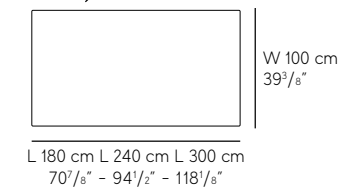

Tables

Brooklyn 75 Dining Tables

BASES available in textured black and textured anthracite

TOPS 12 mm

Incontro 75 Dining Tables

BASES available in textured black and textured anthracite

TOPS 12 mm

Brooklyn 25 Coffee Tables

BASES available in textured black and textured anthracite

TOPS 12 mm

Incontro 25 Coffee Tables

BASES available in textured black and textured anthracite

TOPS 12 mm

Manhattan Hospitality Tables

BASES available in textured black and customized

TOPS 12 mm

Cosmopolitan Hospitality Tables

BASES available in textured black and customized

TOPS 12 mm

Contatto Side Table

BASES available in textured black and chromed

TOPS 12 mm