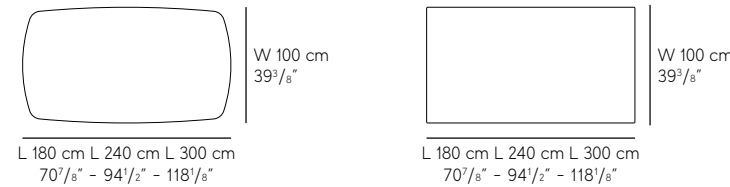

Tables

Brooklyn 75 Dining Tables

BASES available in textured black and textured anthracite

TOPS 12 mm

Incontro 75 Dining Tables

BASES available in textured black and textured anthracite

TOPS 12 mm

Brooklyn 25 Coffee Tables

BASES available in textured black and textured anthracite

TOPS 12 mm

Incontro 25 Coffee Tables

BASES available in textured black and textured anthracite

TOPS 12 mm

Manhattan Hospitality Tables

BASES available in textured black and customized

TOPS 12 mm

Cosmopolitan Hospitality Tables

BASES available in textured black and customized

TOPS 12 mm

Contatto Side Table

BASES available in textured black and chromed

TOPS 12 mm