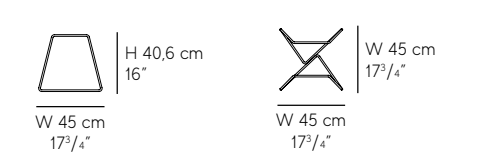

BASES available in textured black and chromed