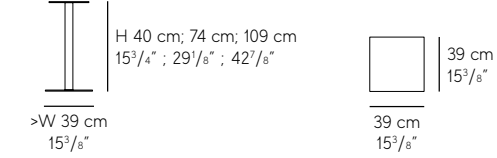

BASES available in textured black and customized