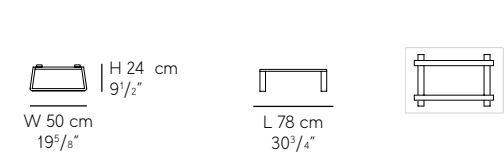

BASES available in textured black and textured anthracite