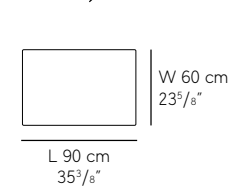

Tables

Brooklyn 75 Dining Tables

BASES available in textured black and textured anthracite

TOPS 12 mm

Incontro 75 Dining Tables

BASES available in textured black and textured anthracite

TOPS 12 mm

Brooklyn 25 Coffee Tables

BASES available in textured black and textured anthracite

TOPS 12 mm

Incontro 25 Coffee Tables

BASES available in textured black and textured anthracite

TOPS 12 mm

Manhattan Hospitality Tables

BASES available in textured black and customized

TOPS 12 mm

Cosmopolitan Hospitality Tables

BASES available in textured black and customized

TOPS 12 mm

Contatto Side Table

BASES available in textured black and chromed

TOPS 12 mm