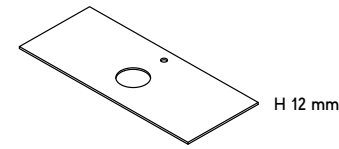

LEVEL Top

For Single Basin (Non Included) Per Catino Singolo (Non Incluso)

H 12 mm