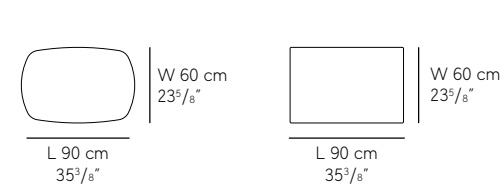

Tables

Brooklyn 75 Dining Tables

BASES available in textured black and textured anthracite

TOPS 12 mm

Incontro 75 Dining Tables

BASES available in textured black and textured anthracite

TOPS 12 mm

Brooklyn 25 Coffee Tables

BASES available in textured black and textured anthracite

TOPS 12 mm

Incontro 25 Coffee Tables

BASES available in textured black and textured anthracite

TOPS 12 mm

Manhattan Hospitality Tables

BASES available in textured black and customized

TOPS 12 mm

Cosmopolitan Hospitality Tables

BASES available in textured black and customized

TOPS 12 mm

Contatto Side Table

BASES available in textured black and chromed

TOPS 12 mm