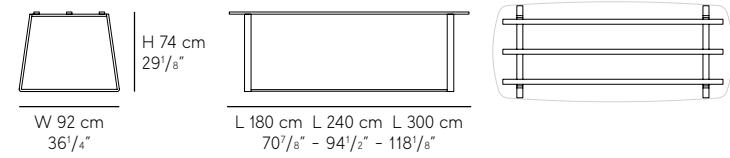

BASES available in textured black and textured anthracite