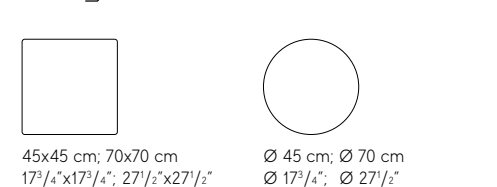

Tables

Brooklyn 75 Dining Tables

BASES available in textured black and textured anthracite

TOPS 12 mm

Incontro 75 Dining Tables

BASES available in textured black and textured anthracite

TOPS 12 mm

Brooklyn 25 Coffee Tables

BASES available in textured black and textured anthracite

TOPS 12 mm

Incontro 25 Coffee Tables

BASES available in textured black and textured anthracite

TOPS 12 mm

Manhattan Hospitality Tables

BASES available in textured black and customized

TOPS 12 mm

Cosmopolitan Hospitality Tables

BASES available in textured black and customized

TOPS 12 mm

Contatto Side Table

BASES available in textured black and chromed

TOPS 12 mm