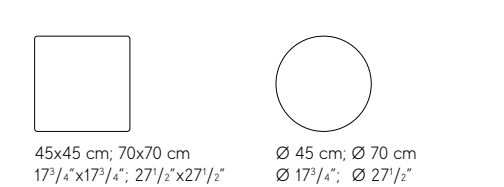

Tables

Brooklyn 75 Dining Tables

BASES available in textured black and textured anthracite

TOPS 12 mm

Incontro 75 Dining Tables

BASES available in textured black and textured anthracite

TOPS 12 mm

Brooklyn 25 Coffee Tables

BASES available in textured black and textured anthracite

TOPS 12 mm

Incontro 25 Coffee Tables

BASES available in textured black and textured anthracite

TOPS 12 mm

Manhattan Hospitality Tables

BASES available in textured black and customized

TOPS 12 mm

Cosmopolitan Hospitality Tables

BASES available in textured black and customized

TOPS 12 mm

Contatto Side Table

BASES available in textured black and chromed

TOPS 12 mm