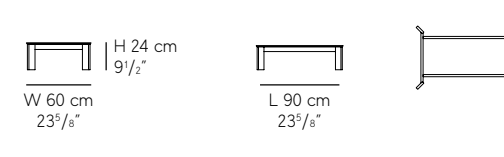

BASES available in textured black and textured anthracite