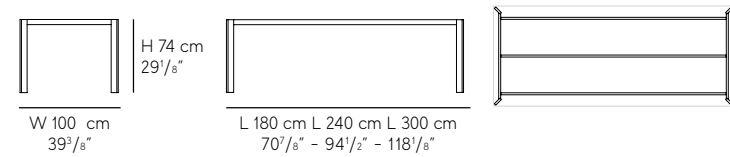

BASES available in textured black and textured anthracite