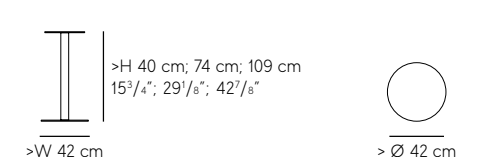

BASES available in textured black and customized