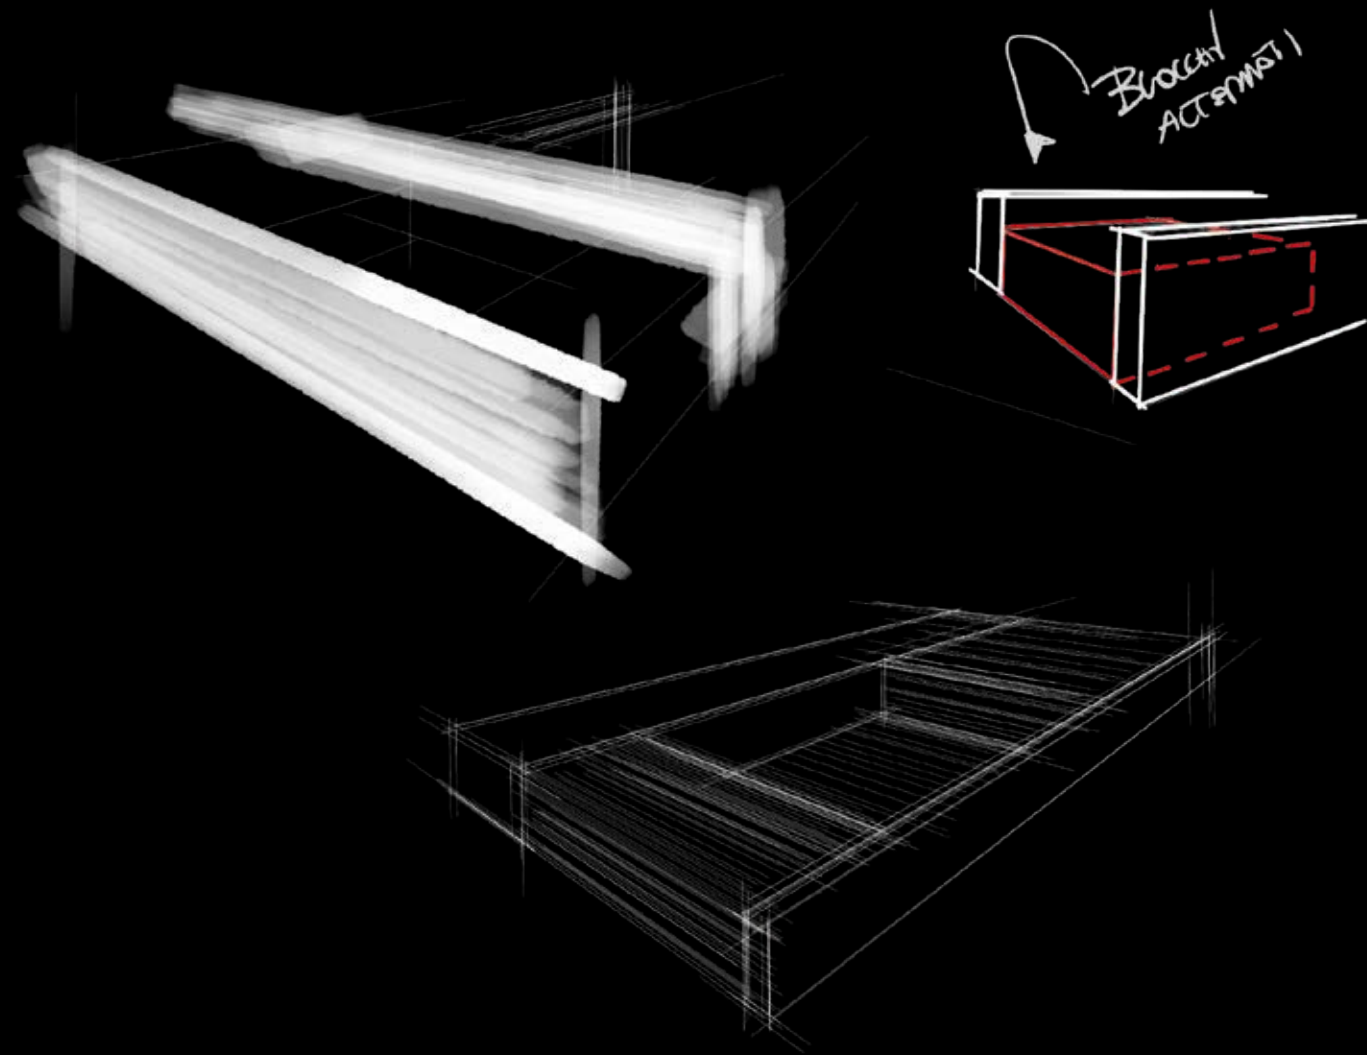

# DIALOGO

in collaboration with Mario Ferrarini  
Colors and finishes interact in pairs in an exclusive design collection.

◆ Designer Sink | a unique masterpiece

◆ Design Sinks

Mario Ferrarini

reddot winner 2022