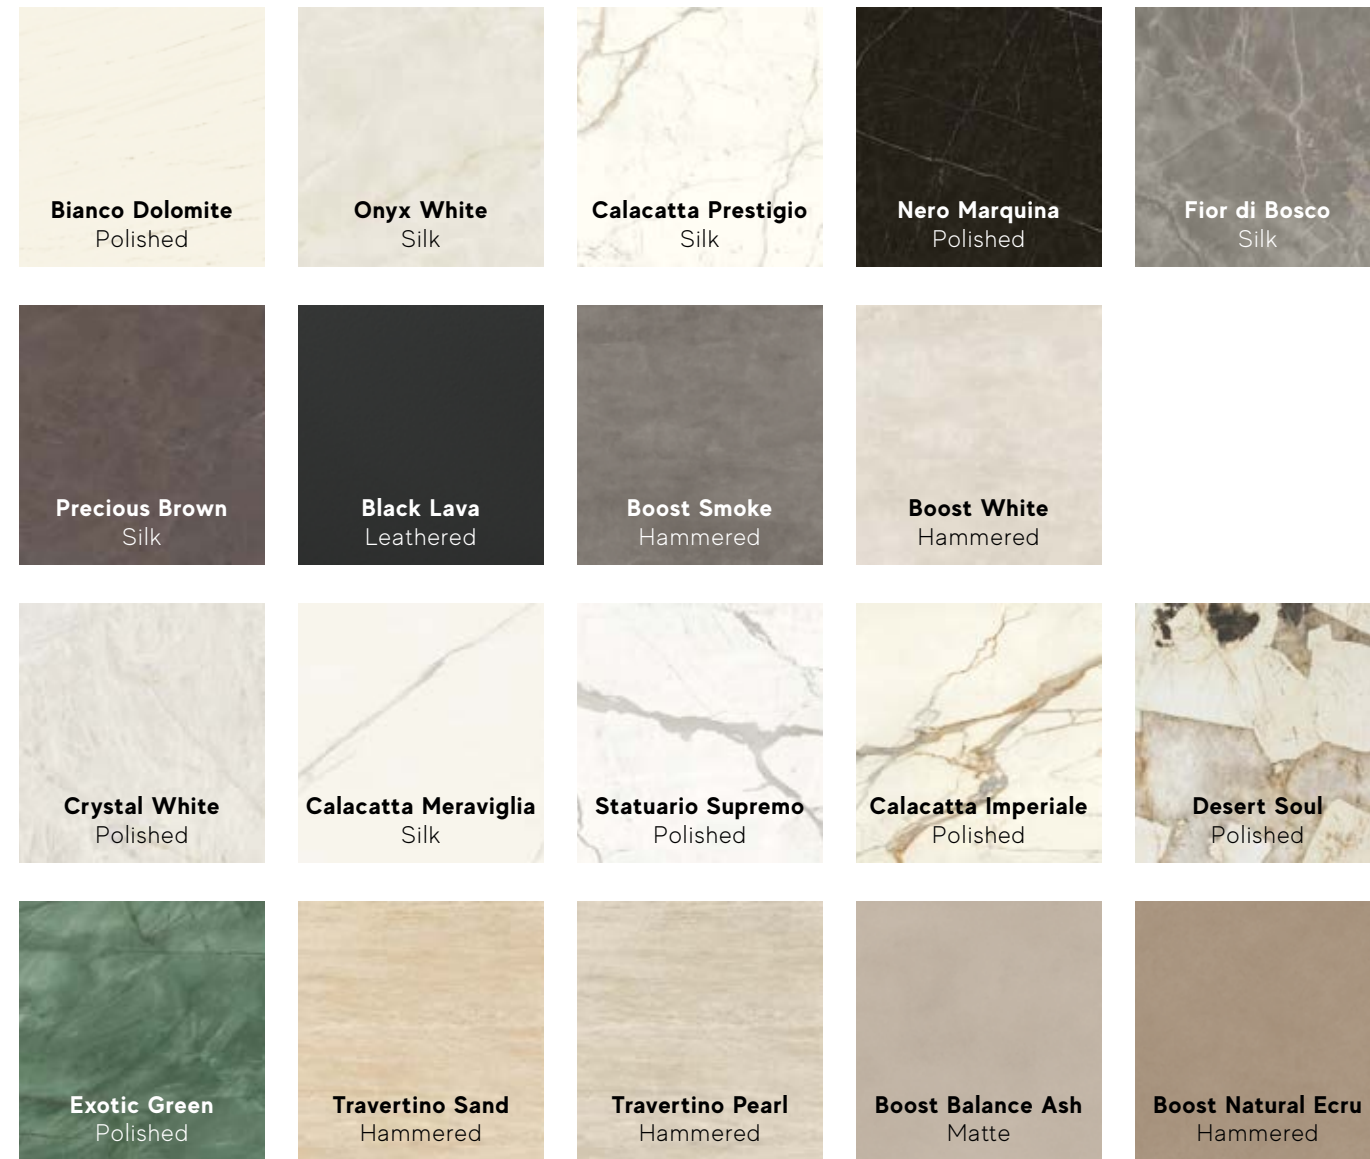

Top Colors

Porcelain tile colors and finishes