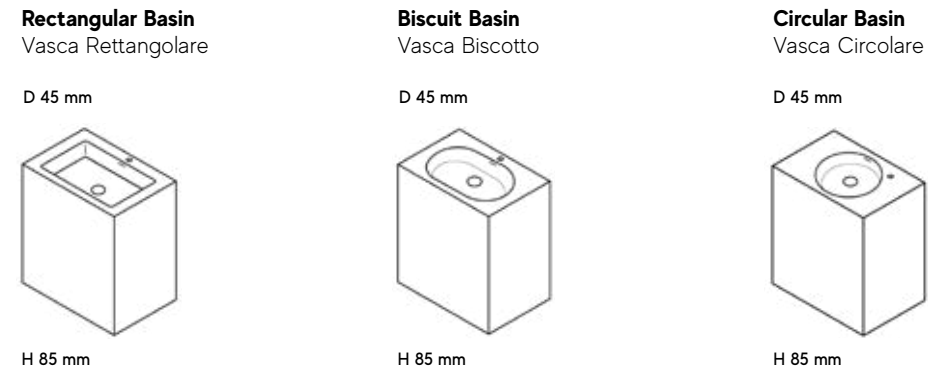

BLOCK Free-standing

DIMENSIONS / Dimensioni
Length 65 cm (25 5/8") / Lunghezza 65 cm (25 5/8")
Depth 45 cm (17 3/4") with Faucet hole / Profondità 45 cm (17 3/4") con foro miscelatore
Height 85 cm (33 1/2") / Altezza 85 cm (33 1/2")

STRUCTURE / Struttura
Reinforcement: continuous panel / Rinforzo: pannello continuo
No Brackets / No staffe
Bottom tiling is not provided / Non è previsto il rivestimento inferiore
Enclosed sink back accessible through a hatch with a magnetic door
Retro lavabo chiuso ed accessibile tramite botola con sportello magnetico

BASIN / Vasca
Solid 100% acrylic-based surfaces / Solid surface a base acrilica pura

BASIN MODELS
Rectangular basin Dimensions / Dimensioni vasca Rettangolare
50x30x10 cm (19 5/8" x 11 3/4" x 3 7/8")
Biscuit basin Dimensions / Dimensione vasca Biscotto
50x30x10 cm (19 5/8" x 11 3/4" x 3 7/8")
Circular basin Dimensions / Dimensione vasca Circolare
Ø35 cm (13 3/4")

BASIN COLORS
All Basin models are available in 3 colors: Matte White, Matte Taupe and Matte Grey
Tutti i modelli di vasca sono disponibili in tre colori: Bianco opaco, Tortora opaco e Grigio opaco

FURTHER TECHNICAL DETAILS / Altri dettagli tecnici
Faucet hole diameter: Ø 35 mm (1 3/8") / Diametro del foro rubinetto: Ø 35 mm (1 3/8")
Overflow system included / kit troppopieno incluso
Drain hole diameter: 1 1/4" (drain not included) / Diametro piletta: 1 1/4" (piletta non inclusa)

STARTING SLABS / Fondi di partenza
Thickness 6 mm (1/4") or 9 mm (3/8") or 12 mm (4 3/4")
Spessore 6 mm (1/4") o 9 mm (3/8") o 12 mm (4 3/4")

	BASIN FINISHING COLORE VASCA		
	Matte White Bianco opaco	Taupe Tortora	Grey Grigio
Free-Standing			
Rectangular Rettangolare	•	•	•
Biscuit Biscotto	•	•	•
Circular Circolare	•	•	•

ESSENZA

- MONO - Single Sink
- DUO - Twin Sink
- BLOCK - Free-Standing
- UP - Sit-on basin
- LEVEL - Top
- THIN - Shelf

EVOLUZIONE

- MONO - Single Sink
- DUO - Twin Sink
- BLOCK - Free-Standing

BUILT-IN ELEMENTS

- MONO - Built-in Single Sink
- DUO - Built-in Twin Sink
- TAYLOR MADE VANITY UNITS

DIALOGO

- Designer Sink and drawer Unit
- Design Sinks and drawer Units

TECHNICAL SPECIFICATIONS

TABLES