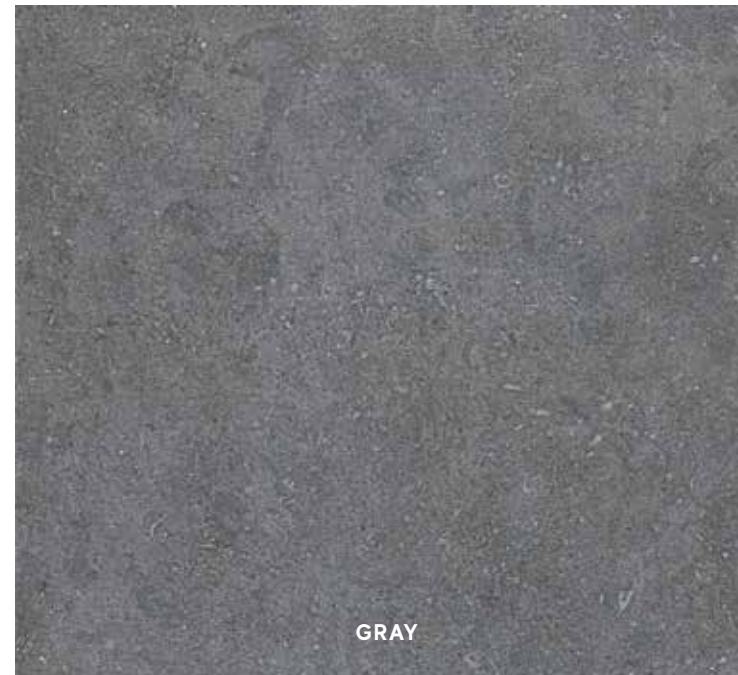

MATTE

SAND

OUTDOOR PAVING ± 20 mm

GREIGE

GRAY

GRAY

BLACK

BLACK