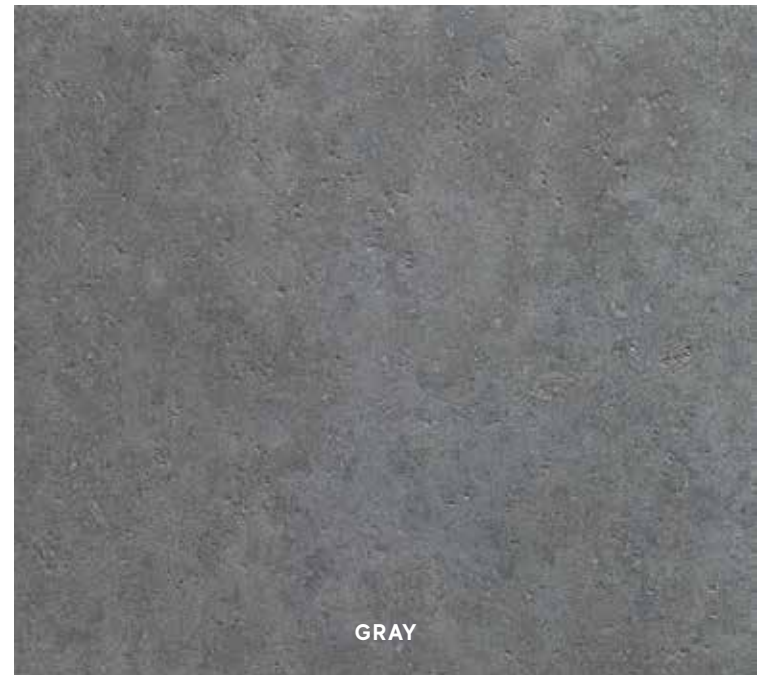

MATTE

SAND

OUTDOOR PAVING ± 20 mm

GREIGE

GRAY

GRAY

BLACK

BLACK