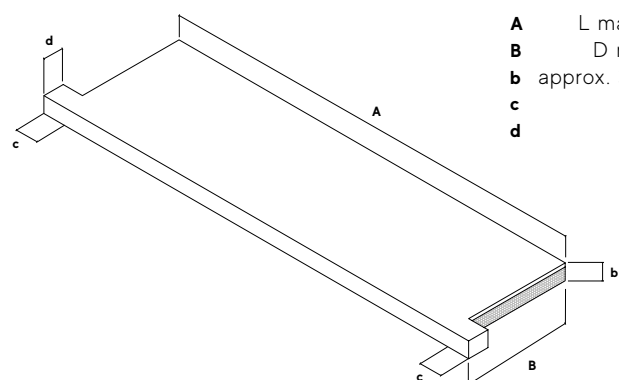

Scalino Ang. Matte Sensitech ✓
33x33 cm - 13"x13"

Elemento L Grip Sensitech
33x120 cm - 13"x47¹/₄"

Corner ± 6 mm ✓
1x120 cm - 3⁷/₈"x47¹/₄"

Battiscopa Sagomato Sx/Dx Matte Sensitech ✓
7,2x30 cm - 2⁷/₈"x11³/₄"

Corner A.E. ± 6 mm ✓
1x1 cm - 3⁷/₈"x3⁷/₈"

✓ These parts are supplied to order / I pezzi sono disponibili su ordinazione

Outdoor trim tiles ± 20 mm

Round Outdoor Sensitech SP * ♦ ✓
33x120 cm - 13"x47¹/₄"
30x60 cm - 11³/₄"x23⁵/₈"

Elemento L Outdoor Sensitech SP * ♦ ✓
33x120 cm - 13"x47¹/₄"

Bordo Piscina Outdoor Sensitech * ♦ ✓
30x60 cm - 11³/₄"x23⁵/₈"

Gradino Round Outdoor Sensitech * ♦ ✓
30x60 cm - 11³/₄"x23⁵/₈"

Griglia Outdoor Sensitech * ♦ ✓
15x60 cm - 5⁷/₈"x23⁵/₈"
20x60 cm - 7⁷/₈"x23⁵/₈"

Smussato Outdoor Sensitech SP * ✓
30x60 cm - 11³/₄"x23⁵/₈"

Alzata Outdoor Sensitech SP * ✓
20x120 cm - 7⁷/₈"x47¹/₄"

Curve Outdoor Sensitech SP * ✓
60x60 cm - 23⁵/₈"x23⁵/₈"

* Available in / Disponibile in White, Ash, Pearl, Grey
✓ These parts are supplied to order / I pezzi sono disponibili su ordinazione
♦ Right-left angular elements are available / Sono disponibili gli elementi angolari dx/sx

Outdoor Porcelain tiles ± 20 mm

Windowsill / Threshold

Davanzale / Soglia

Reinforcement: expanded continuous panel
Rinforzo: pannello continuo espanso

Thermal conductivity of the insulation
Conducibilità termica dell'isolante 0,0323

Insulating and waterproof system
Sistema coibente e impermeabile

A L max 300 cm - 118¹/₈"
B D max 50 cm - 19⁵/₈"
b approx. 3-4 cm - 1¹/₈"-1⁵/₈"
c L1 0-5 cm - 0"-2"
d 4 cm - 1⁵/₈"

Sensitech

SAFE. SOFT. SMART.

INDOOR & OUTDOOR CONTINUITY

SOFT TO THE TOUCH

EXTREMELY SAFE

HYGIENIC AND EASY TO CLEAN

LONG-LASTING QUALITIES