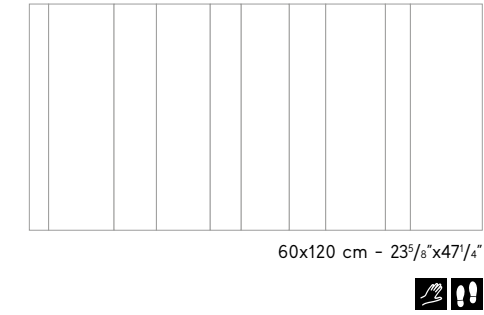

INDEX

INSPIRATION

IMAGE GALLERY

SURFACE RANGE & TECHNICAL SPECS

SAFE CHOICE
COLLECTION RANGE
SENSITECH TECHNOLOGY
BOOST WORLD
TECHNICAL SPECIFICATIONS & CERTIFICATIONS

ENJOY THE VIDEO