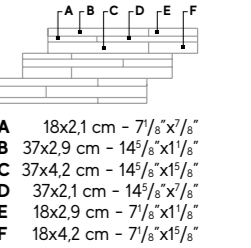

Stone Lock

⁽¹⁾ Multi-thickness mosaic, close joint installation without grouting. - Mosaico multispessore, posa senza stuccatura a giunto unito. - Mosaïque multi-épaisseur, pose sans mastic avec joint nul. - Mosaik mit verschieden Stärken, fugenlose Verlegung ohne Mörtel. - Mosaico multiespesor, colocación sin mástique y sin juntas. - Мозаика разной толщины, укладка встык без затирки швов.

⁽²⁾ The decoration can only be laid on the wall - Il decoro si può posare solo a rivestimento - Décor uniquement mural - Das Dekor kann nur an der Wand verlegt werden. La decoración se puede colocar únicamente en paredes - Декор может быть уложен только на стену.