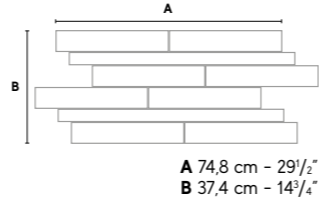

AN7K Klif White
Brick 3D ⁽¹⁾
28x55 - 11"x21⁵/₈"